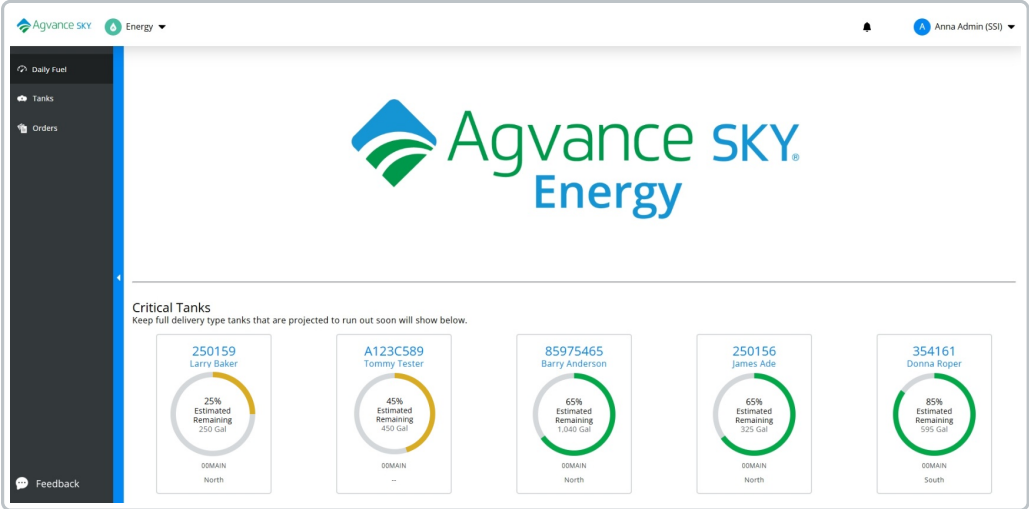

Daily Fuel - SKY Energy

Last Modified on 11/22/2024 10:22 am CST

Quickly view the 6 lowest reading and active, Keep Full delivery type tanks on the SKY Energy *Daily Fuel* tab. View the *Tank Serial Number*, *Customer Name*, *% Estimated Remaining* by number and color visual and total *Tank Size* along with *Location & Route*.

- The *Critical Tanks* visual changes based on the estimated percent remaining in the Tank and display the lowest reading first.
 - *Very low/Critical*, under 25%, will be seen as red.
 - *Low levels but not yet critical*, 25% - 50% will be seen as yellow.
 - *Normal levels*, 50% - 100%, will be green.