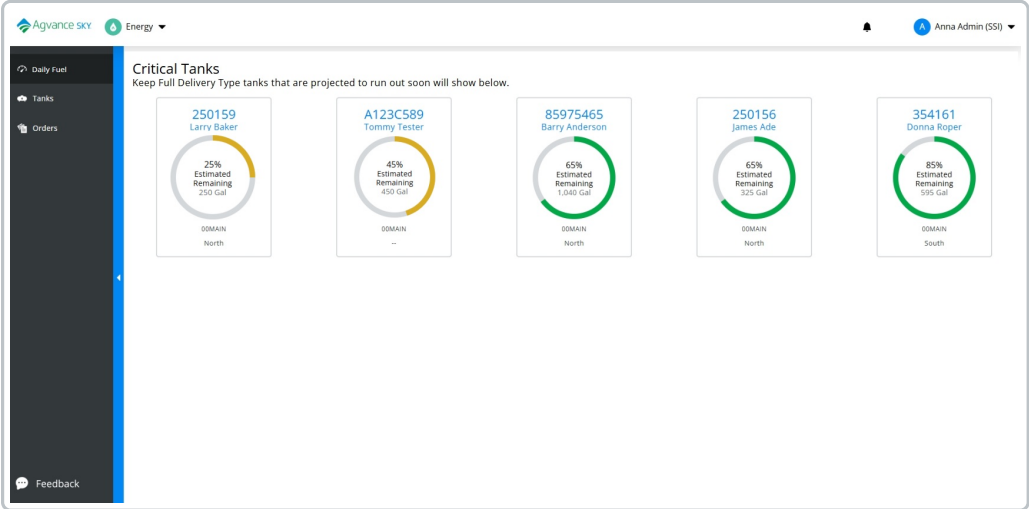

# Daily Fuel - SKY Energy

Last Modified on 12/31/2024 2:19 pm CST

Quickly view the 6 lowest reading and active, Keep Full delivery type tanks on the SKY Energy *Daily Fuel* tab. View the *Tank Serial Number*, *Customer Name*, *% Estimated Remaining* by number and color visual and total *Tank Size* along with *Location & Route*.

- The *Critical Tanks* visual changes based on the estimated percent remaining in the Tank and display the lowest reading first.
  - *Very low/Critical, under 25%*, will be seen as red.
  - *Low levels but not yet critical, 25% - 50%* will be seen as yellow.
  - *Normal levels, 50% - 100%*, will be green.