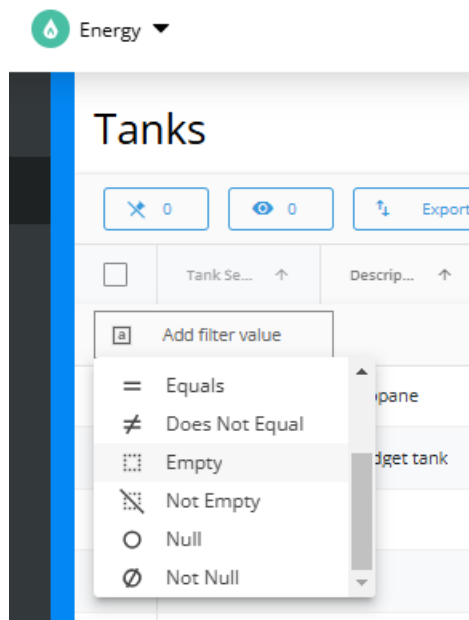

Energy November 2024

Last Modified on 11/20/2024 4:19 pm CST

- **SKYR-510 / Critical Tanks Visual** – Quickly view the 6 lowest % Est. Remaining, active, Keep Full delivery type tanks. View the Tank Serial Number, Customer Name (redirects to SKY Customer Overview), % Estimated Remaining by number and color visual and total Tank size along with Location & Route.
- **SKYR-547 / Tank Grid Serial Number Link** – Selecting a Tank's Serial Number from the Tank grid will redirect to a detailed information page for that specific tank.
- **SKYR-565 / Daily Fuel Serial Number Link** – Selecting a Tanks Serial Number from the Daily Fuel page redirects to the Tanks Page displaying all the details for that Serial Number.
- **SKYR-567 / Tank Grid Empty Fields Filter** – Empty fields displayed on the Tank grid will be displayed as a double dash (--) rather than empty. Filter to view empty fields if needed by using the *Empty* filter.

- **SKYR-568 / Tanks Weather Icon** – Select the Weather icon on the Tanks page to see the local weather for that specific tank.