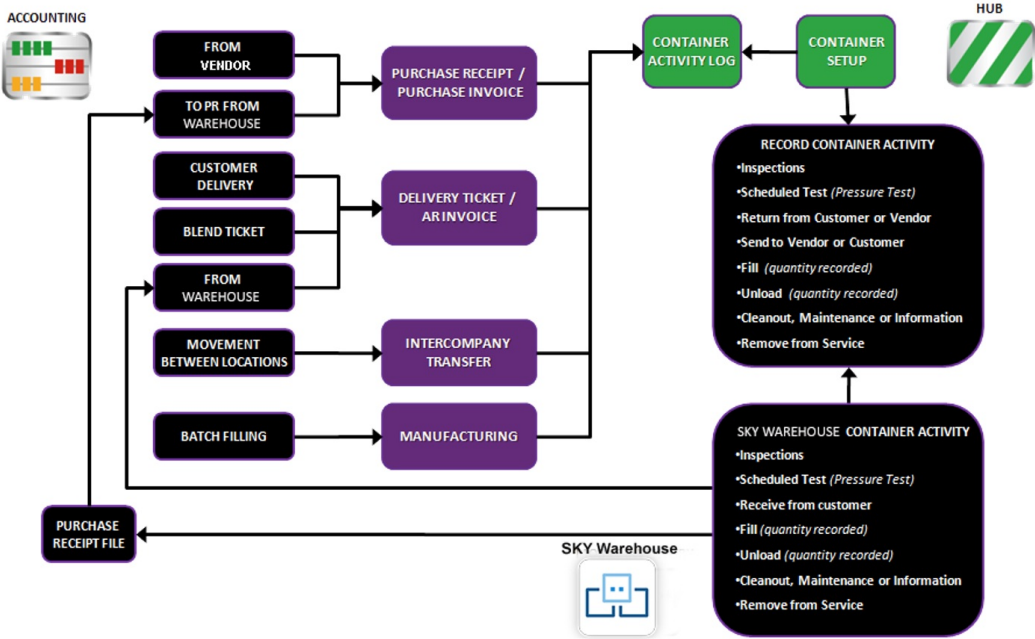

Refillable Container Management - Flow Chart

Last Modified on 04/02/2026 1:49 pm CDT

The flow chart below visually depicts the functionality that is currently available.

More information regarding various features that touch container management can be found at the following:

- [Refillable Container Management - Hub](#)
- [Refillable Container Management - Accounting](#)
- [Refillable Container Management - Blending](#)
- [Warehouse](#)