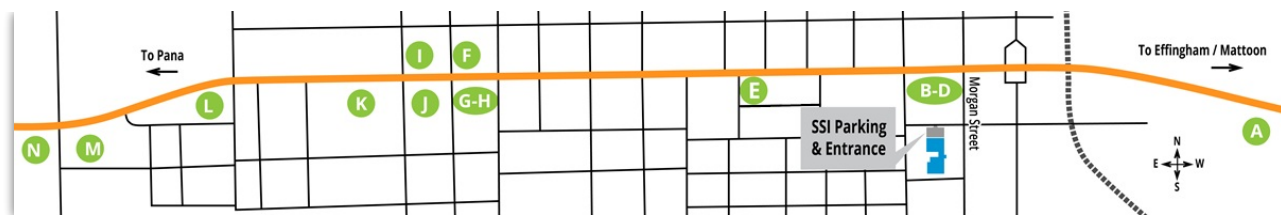

## Traveling to SSI – Shelbyville

140 E. South 1st Street  
Shelbyville, IL 62565

Shelbyville is located on the intersection of Routes 128 and 16 in central Illinois and is approximately 2.5 hours from the St. Louis airport, 3.5 hours south of Chicago and 2.5 hours west of Indianapolis. Specific directions from these cities are listed below.

### **From Indianapolis, IN**

From Indianapolis, take I-170 West to Effingham, IL. Hit Rt. 33 North which turns into Rt. 32 and travel through Stewardson and Strasburg until you hit Rt. 16. Take Rt 16 West into Shelbyville.

### **What to Do in Shelbyville**

Boarman's Roxy Theatre

Lake Shelbyville

Antique Shops on Main Street

General Dacey Trails

## Traveling to SSI East – Avon, IN

5250 E. US Hwy 36, Building 600, Suite 690  
Avon, IN 46123

Software Solutions Integrated, LLC - East office is located in Avon, Indiana. It is approximately 30 minutes northwest of the Indianapolis International Airport. Avon is located approximately 2.5 hours from our main Shelbyville, IL office. Specific directions from these locations are listed below.