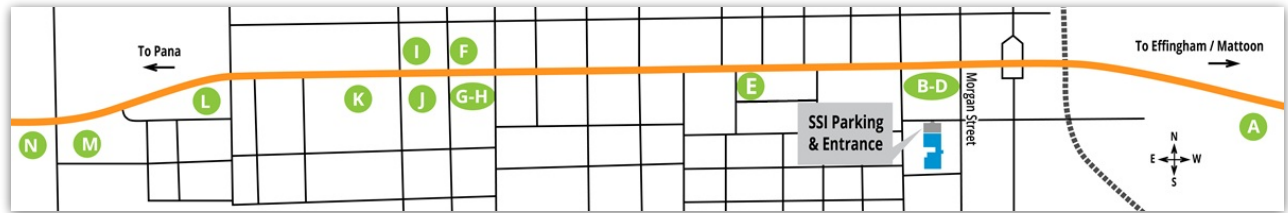

From Champaign / Chicago

From Chicago or the Champaign area, take I-57 South to the Mattoon exit which flows onto Rt. 16 and stay on Rt. 16 west until you come into Shelbyville.

From Indianapolis, IN

From Indianapolis, take I-170 West to Effingham, IL. Hit Rt. 33 North which turns into Rt. 32 and travel through Stewardson and Strasburg until you hit Rt. 16. Take Rt 16 West into Shelbyville.

What to Do in Shelbyville

Boarman's Roxy Theatre

Lake Shelbyville

Antique Shops on Main Street

General Dacey Trails

Where to Eat in Shelbyville

- A. Lakeview Family Restaurant
- B. Iced
- C. The Ville
- D.
- E. The Original Burger
- F. Longbranch Grill
- G. McDonald's

- H. Taco Bell
- I. Yen Ching
- J. Chapala Mexican Grill
- K. Subway
- L. Dairy Queen
- M. Monical's
- N. Mi Veracruz Mexican Grill #2

Traveling to SSI East – Avon, IN

5250 E. US Hwy 36, Building 600, Suite 690
 Avon, IN 46123

Software Solutions Integrated, LLC - East office is located in Avon, Indiana. It is approximately 30 minutes northwest of the Indianapolis International Airport. Avon is located approximately 2.5 hours from our main Shelbyville, IL office. Specific directions from these locations are listed below.