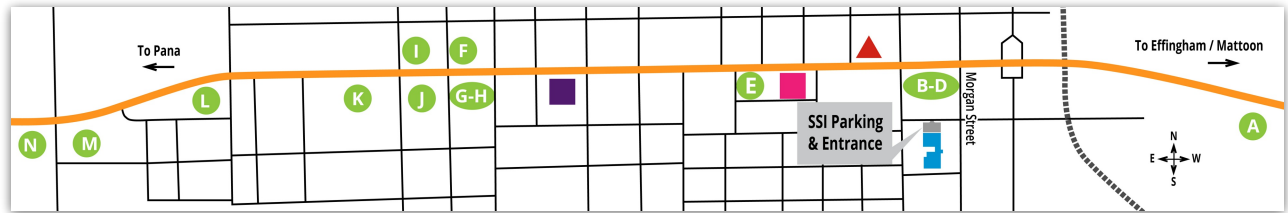

- H. Taco Bell
- I. Yen Ching
- J. Chapala Mexican Grill
- K. Subway
- L. Dairy Queen
- M. Monical's
- N. Mi Veracruz Mexican Grill #2

Traveling to SSI East- Avon, IN

5250 E. US Hwy 36, Building 600, Suite 690
Avon, IN 46123

Software Solutions Integrated, LLC - East office is located in Avon, Indiana. It is approximately 30 minutes northwest of the Indianapolis International Airport. Avon is located approximately 2.5 hours from our main Shelbyville, IL office. Specific directions from these locations are listed below.

From Indianapolis International Airport

Exit the airport and head towards the Ronald Reagan Parkway, North to US-36. Turn left, West, for approximately 5 miles to S. County Road 525 E at the Chevrolet dealership then turn right. You will then take the first left off of S. County Road 525 E into our parking lot. We are located on the right in the two-story building on the 2nd floor in Suite 690.

From Shelbyville, IL

Take Rt 16 out of Shelbyville to Rt. 32 which turns into Rt 33 towards I-57 North/I-70 East. Take Exit 41 onto US-231. Head North onto US-231. Turn right, east, onto US-40 E until you reach IN-75. Head North on IN-75 until you reach US-36. Turn right, east, for approximately 10 miles until you reach S. County Road 525 E at the Chevrolet Dealership and turn left. Then take the first left into our parking lot. We are located on the right in the two-story building on the 2nd floor in Suite 690.

AFTER YOU ARRIVE IN AVON

Where to Stay

Hampton Inn Avon 317-224-2900

Fairfield Inn Avon 317-271-9200

Embassy Suites Plainfield Indianapolis Airport 317-839-1106