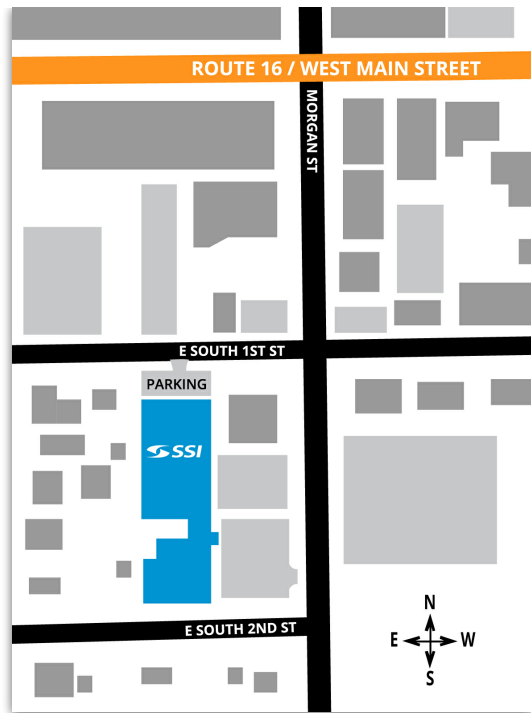

AFTER YOU ARRIVE IN SHELBYVILLE

Where to Stay

Shelbyville

Shelbyville Historic Inn – 217-774-3991

Suite 3 Eighteen – 217-827-4160

[Foxmore Lodge](#) – This is the newest place to stay in Shelbyville! Eight boutique style rooms are in a historic, renovated building within walking distance of SSI. To book the corporate rates, please email general manager, Dave Prose at foxabnb@gmail.com and indicate you are traveling on business to SSI. The prices on the PDF reflect the corporate rate and are all inclusive with the hotel taxes & fees so this is the flat rate due per night.

Mattoon (25 Miles)

Fairfield Inn – 217-234-2420

Comfort Suites – 217-235-6745

Hampton Inn – 217-234-4267

Holiday Inn Express – 217-235-2060

Effingham (30 Miles)