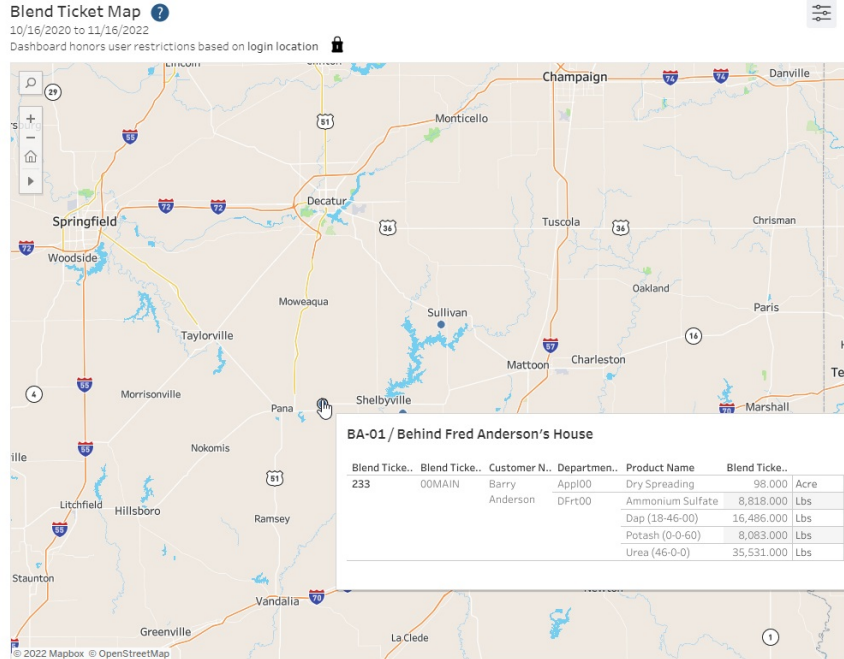

Blend Ticket Map Dashboard

Last Modified on 11/16/2022 3:10 pm CST

This dashboard honors user restrictions based on Login location.

Purpose

The Blend Ticket Map dashboard helps agronomy departments determine their market penetration by plotting Blend Tickets on a map.

Details

Choose between *Street View* or *Satellite View*. Each dot on the map represents a Blend Ticket where the latitude and longitude is coming from the field(s) on the Blend Tickets.