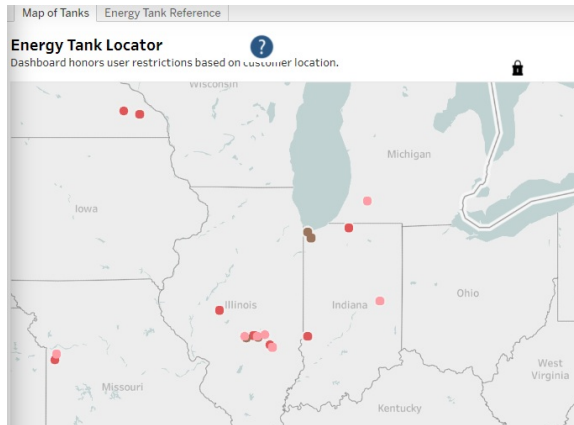

Energy Tank Locator Dashboard

Last Modified on 01/06/2023 7:23 am CST

Purpose

The *Map of Tanks* tab displays the location of tanks with valid latitude and longitude.

The *Energy Tank Reference* tab displays the Energy Tank list.