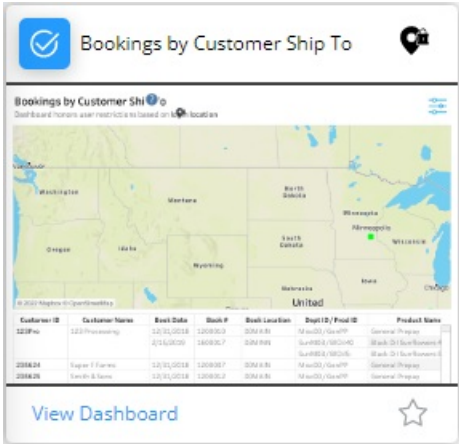

Bookings by Customer Ship To

Last Modified on 07/22/2022 10:12 am CDT

This dashboard is based on data from a scheduled extract that occurs daily.

Purpose

The Bookings by Customer Ship To dashboard displays a map of customer Ship To locations with an open Booking. The table below the map displays a list of open Bookings for customers with Ship To addresses.

Details

The Bookings table can be filtered by selecting Ship To(s) on the map.

The map can be filtered by selecting a Booking in the Bookings table.